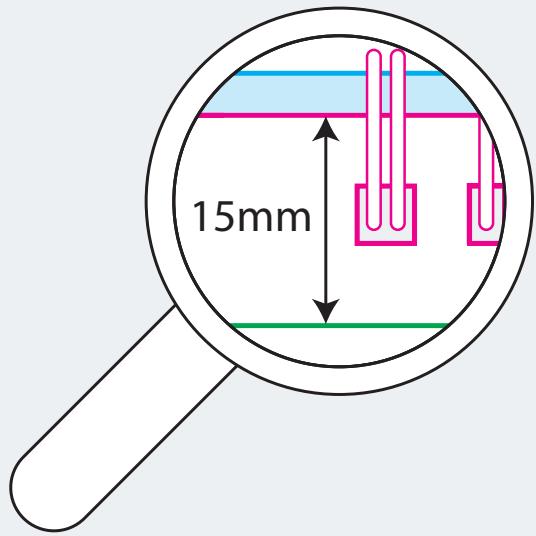

# A6 desk calendar front cover and month sheets template

Allow 15mm clearance  
for the punch holes

**Bleed area**  
111 x 154mm

**Finished 'trimmed' size**  
105 x 148mm

**Artwork safe area**  
99 x 130mm

A6 desk calendar Back sheet template

this is 30mm longer than the front and month sheets (the bottom 30mm will be visible when the other sheets are placed on top)

Allow 15mm clearance for the punch holes

Bleed area  
111 x 184mm

Finished 'trimmed' size  
105 x 178mm

Artwork safe area  
99 x 160mm