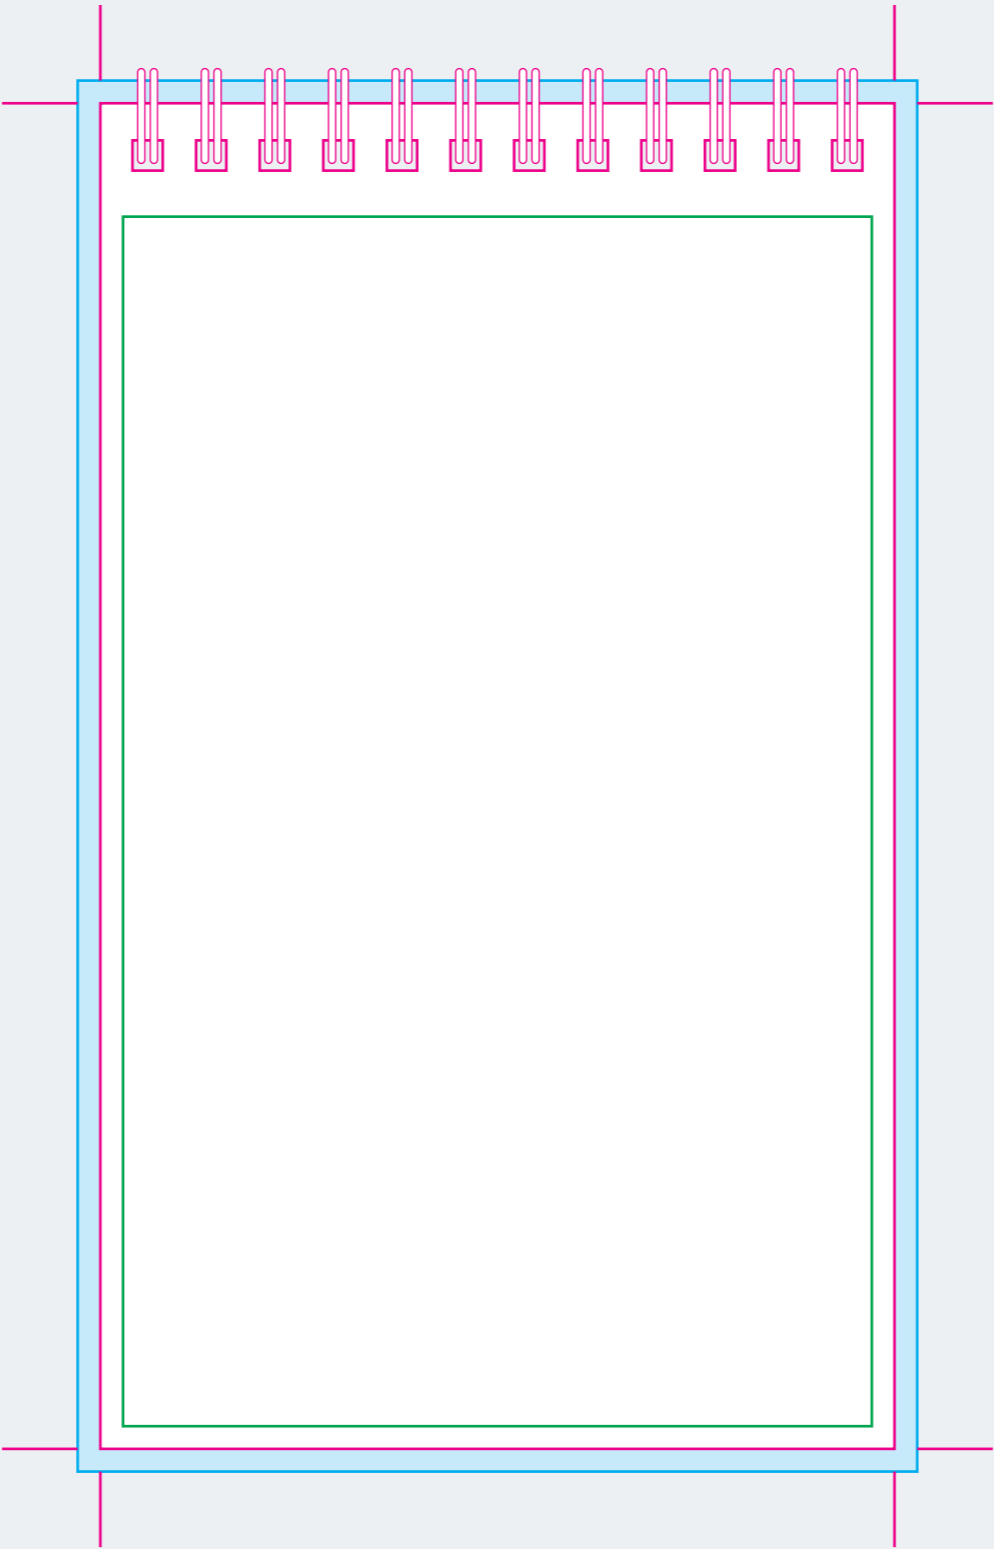

# A6 desk calendar front cover and month sheets template

Allow 15mm clearance  
for the punch holes

**Bleed area**  
111 x 154mm

**Finished 'trimmed' size**  
105 x 148mm

**Artwork safe area**  
99 x 130mm

A6 desk calendar Back sheet template

this is 30mm longer than the front and month sheets (the bottom 30mm will be visible when the other sheets are placed on top)

Allow 15mm clearance for the punch holes

Bleed area  
111 x 184mm

Finished 'trimmed' size  
105 x 178mm

Artwork safe area  
99 x 160mm