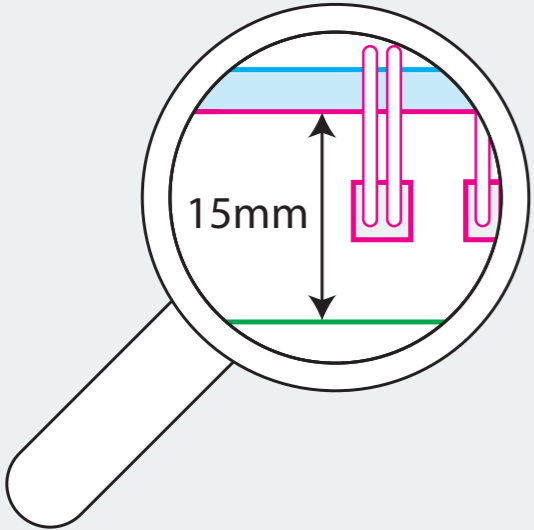

# A6 desk calendar front cover and month sheets template

Allow 15mm clearance  
for the punch holes

**Bleed area**  
111 x 154mm

**Finished 'trimmed' size**  
105 x 148mm

**Artwork safe area**  
99 x 130mm

A6 desk calendar Back sheet template

this is 30mm longer than the front and month sheets (the bottom 30mm will be visible when the other sheets are placed on top)

Allow 15mm clearance for the punch holes

Bleed area  
111 x 184mm

Finished 'trimmed' size  
105 x 178mm

Artwork safe area  
99 x 160mm