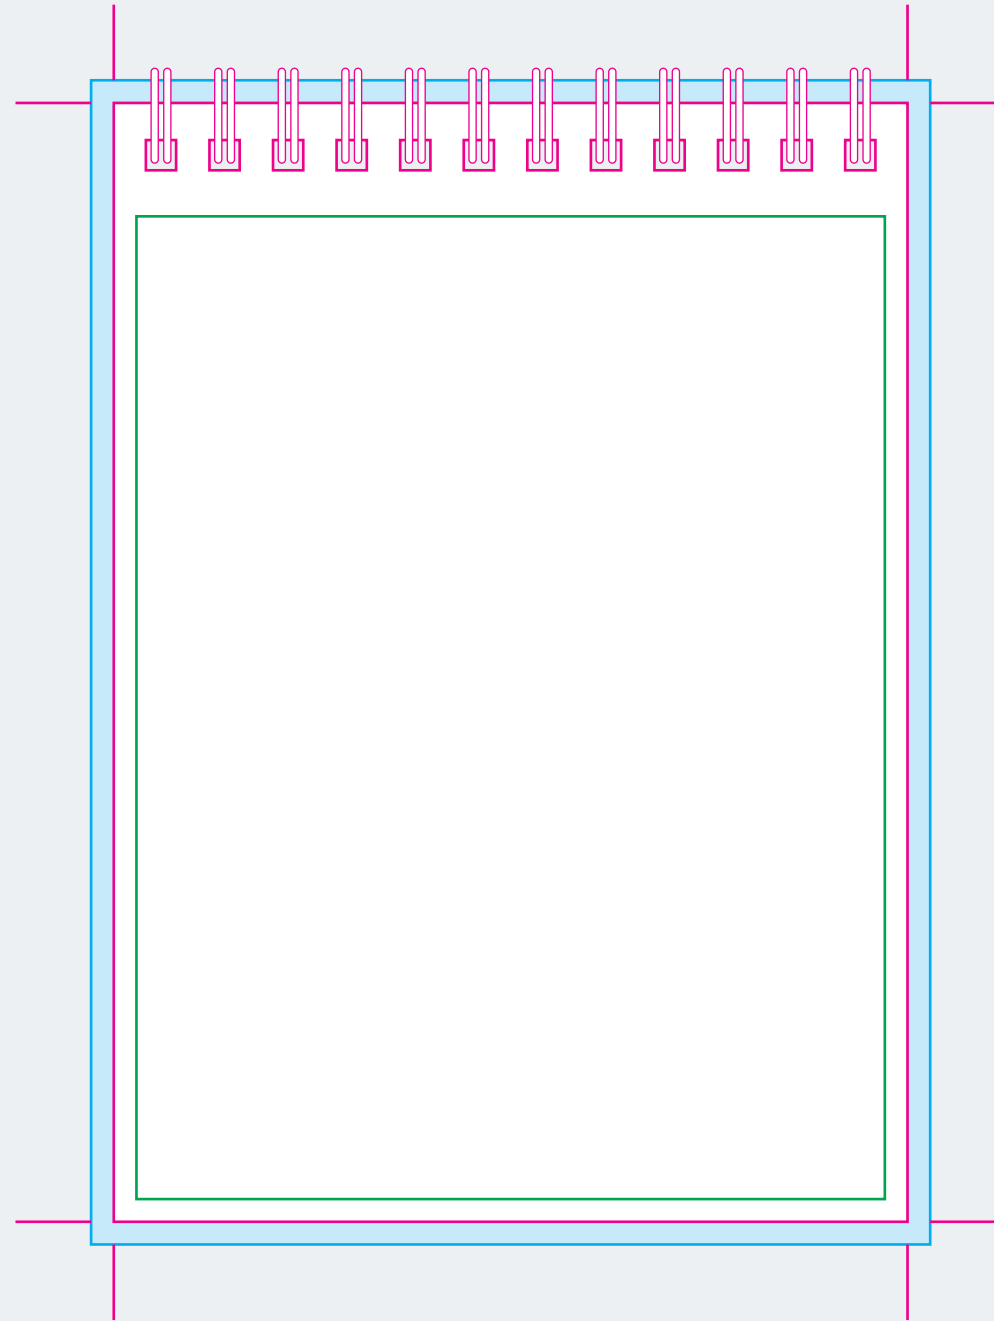

# A6 desk calendar front cover and month sheets template

Allow 15mm clearance  
for the punch holes

**Bleed area**  
111 x 154mm

**Finished 'trimmed' size**  
105 x 148mm

**Artwork safe area**  
99 x 130mm

A6 desk calendar Back sheet template

this is 30mm longer than the front and month sheets (the bottom 30mm will be visible when the other sheets are placed on top)

Allow 15mm clearance for the punch holes

Bleed area  
111 x 184mm

Finished 'trimmed' size  
105 x 178mm

Artwork safe area  
99 x 160mm